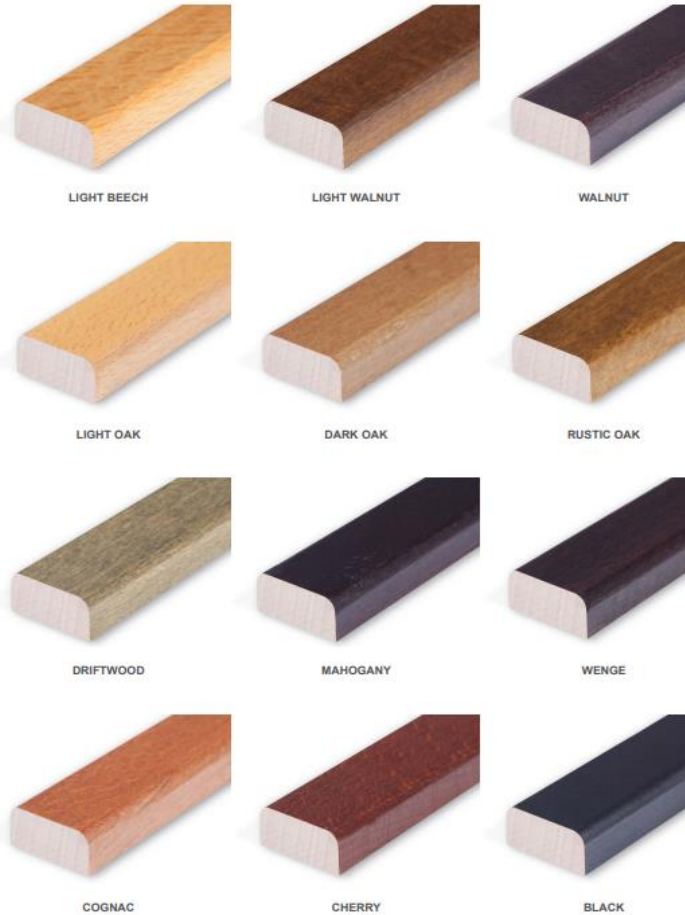

Onyx Side Chair

Specifications

SKU	600-901
Height (mm)	800
Width (mm)	500
Depth (mm)	600
Seat Height (mm)	490
QTY Per Pallet	8
Weight	10Kg
MOQ	6
Material	Beechwood

FRAME FINISHES

VENETO FAUX LEATHERS

AVAILABLE
RAW

**FINISHED
TO ORDER**

Veneto
FAUX
LEATHER